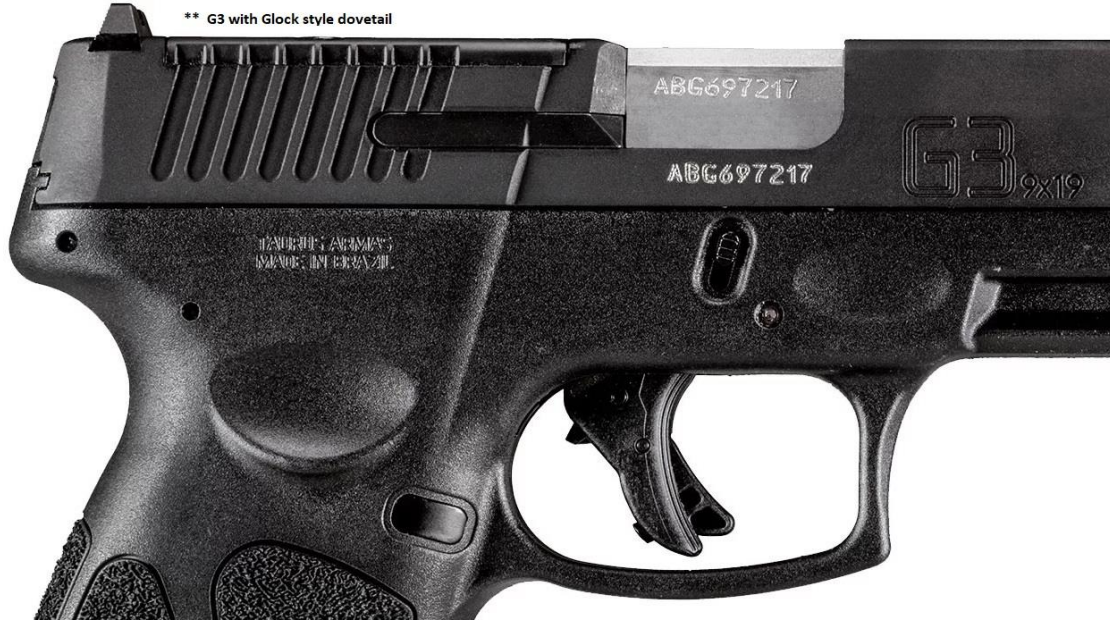

G3 w/GLOCK STYLE DOVETAIL

Taurus® G3 T.O.R.O. Tenifer Matte Black 9mm Luger Full Size 17 Rds. Steel Sights & Taurus® G3 Tenifer Matte Black 9mm Luger Full Size 17 Rds. Steel Sights

G3 w/STANDARD TAURUS STYLE DOVETAIL